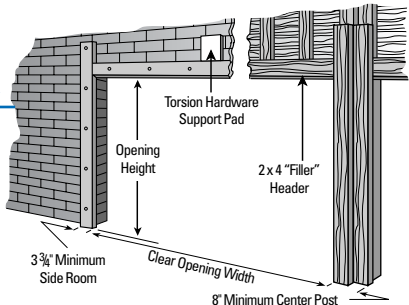

Installation Jamb Preparation