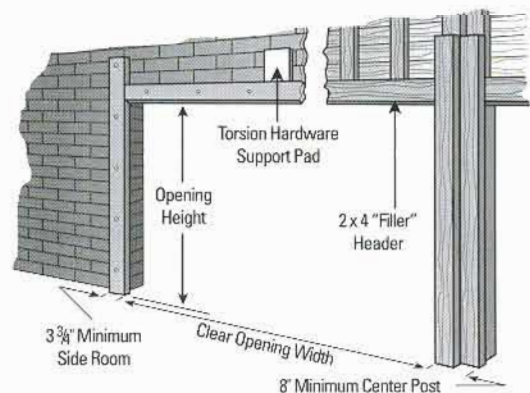

Standards

- Traditional raised panel wood grain design outside, flush white wood grain interior.
- 2 inch thick polystyrene insulation is pressure bonded between two sheets of steel for superior energy efficiency and sound resistance.
- Calculated R-factor of 9.4.
- All steel construction including interior stiles and end steel stiles for maximum structural support.
- Heavy aluminum bottom retainer for extra strength with thick vinyl weatherstrip runs the entire length of the bottom to conform with the floor and seal out the elements.
- Rugged hot dipped galvanized tracks, brackets, wide body hinges, and full steel ball bearing rollers. Torsion or extension springs deliver years of trouble-free performance and continuous smooth opening and closings.
- Inside security lock.
- Backed by a limited lifetime warranty against splitting, cracking, and rust through.

Options

- **Insulation:** Energy efficient polystyrene insulation pressure bonded between two sheets of steel.
- **Colors:** In addition to standard white, Vantage is also available in brown, almond, and sandstone, or can be painted to match any color trim.
- **Windows:** Decorative windows and snap-in glazing inserts are available to compliment your homes architectural style.

Installation Jamb Preparation

"America's Door"

1001 West Hartford • Ponca City, OK 74601